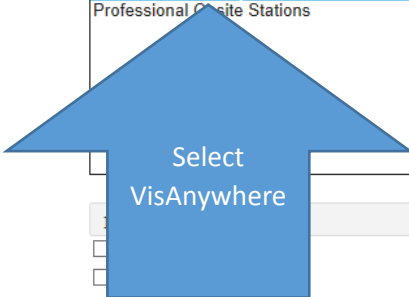

Welcome, Test Test

Professional Account: Test Test (Visitor ID: VNPQ-15) | Log Off

1. Choose Visitor Station for your Professional Visit before proceeding to Choose Date/Time/Location.
2. Choose Inmate Station Feature(s) if there is any special requirement before proceeding to Choose Date/Time/Location.

Visitation Location and Visitor Station

Professional VisAnywhere	Internet Video Visit
Professional On-site Stations	

- ☐ ADA Compliant
- ☐ Digital Signature Pad
- ☐ Document Sharing
- ☐ High Definition (HD)
- ☐ Face-to-Face Recording

Previous Next

Visit Information

Visitors: Test Test

Inmate: Ivan S Crawford

Visitor Station:

Inmate Station Features:

Date:

Time:

Location:

Confirmation: